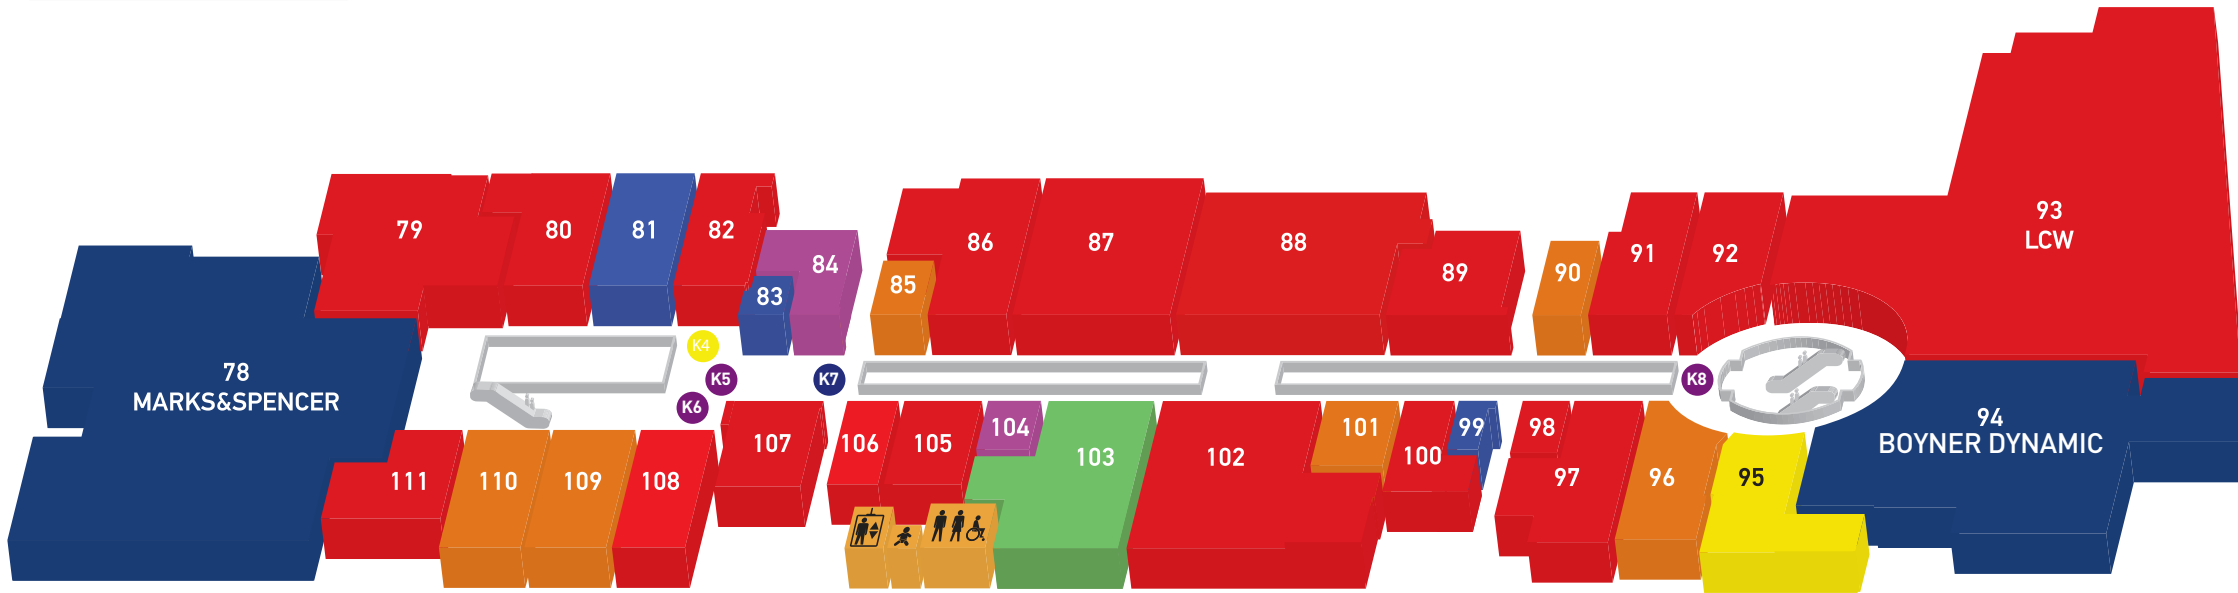

2. KAT PLANI 2ND FLOOR PLAN

- AHMET ARİFOĞLU 149
ARBY'S 113
ARMAĞAN OYUNCAK 143
AVVA 150
AYYILDIZ 147
B&G STORE 139
BAMBEE K12
BARGELLO 155
BEYEMEN BUSINESS 151
BLUE DIAMOND 157
BURGER KING 114
CACHAREL 134
CEYO 138
CINEMAPINK K13
DAGI 130
DAMAT TWEEN 131
DE FACTO 144
DÜRÜMLE 121
EFOR 153
EKOL 129
ENPLUS 161
ERCAN BURGER 116
EVE'S ICE CREAM K11
EXCHANGE OFFICE 126
FAİK SÖNMEZ 152
FLORMAR 128
G-LINGERIE 137
GRATİS 133
GUSSTO BAKERY K9
- HD İSKENDER 117-118
JOI KIDS 142
KFC 115
KITIKATE 136
KİP 135
LEGO SHOP 124
LITTLE VIETNAM 123
MCDONALD'S 162
MINY CENTER 125
ND TANTUN & KUMPIR 120
OPTICITY 160
ÖZSÜT 164-165
PANÇO 140
PENTİ 156
PIERRE CARDIN 132
P DEM 119
POPEYES 112
ROSSMANN 148
SARAR 154
SOWA 163
STUDIO KIDS 141
SUSHI'M K10
ŞAMİL SAAT 159
TAVUK DÜNYASI 166
TERRA PİZZA 122
TOYZZ SHOP 145-146
TOBACCO SHOP 158
TURKCELL 127

- 3 CINEMA PINK K13
3. KATTA 3RD FLOOR
MOOD CAFE 3. KATTA 3RD FLOOR
ÇOCUK OYUN ALANI CHILDREN'S PLAYGROUND 3. KATTA 3RD FLOOR
OPEN-AIR TERRACE

1. KAT PLANI 1ST FLOOR PLAN

- ADL 86
ALDO 110
ATASAY 104
BERSHKA 102
BEYEMEN CLUB 91
BOYNER DYNAMIC 94
CALZEDONIA/INTIMISSIMI 108
CAMPER 85
CELLA K8
CEPAX K6
ELLE 101
GOLDEN ROSE K7
JIMMY KEY 82
KOÇAK GOLD 84
LC WAIKIKI 92-93
LUFIAN 111
MALATYA PAZARI K4
MARKS&SPENCER 78
- NAUTICA 106
NOCTURNE 100
POLO GARAGE 79
PULL & BEAR 88
RUE 89
SAMSONITE 90
SKECHERS 109
SNEAK'S UP 103
STARBUCKS COFFEE 95
STRADIVARIUS 87
SUNGLASS HUT 81
SUPPLEMENTLER 99
TAMER TANCA 96
TWIST 107
U.S. POLO 97-98
YAKKO BOUTIQUE 105
VIALLI SILVER K5
YVES ROCHER 83