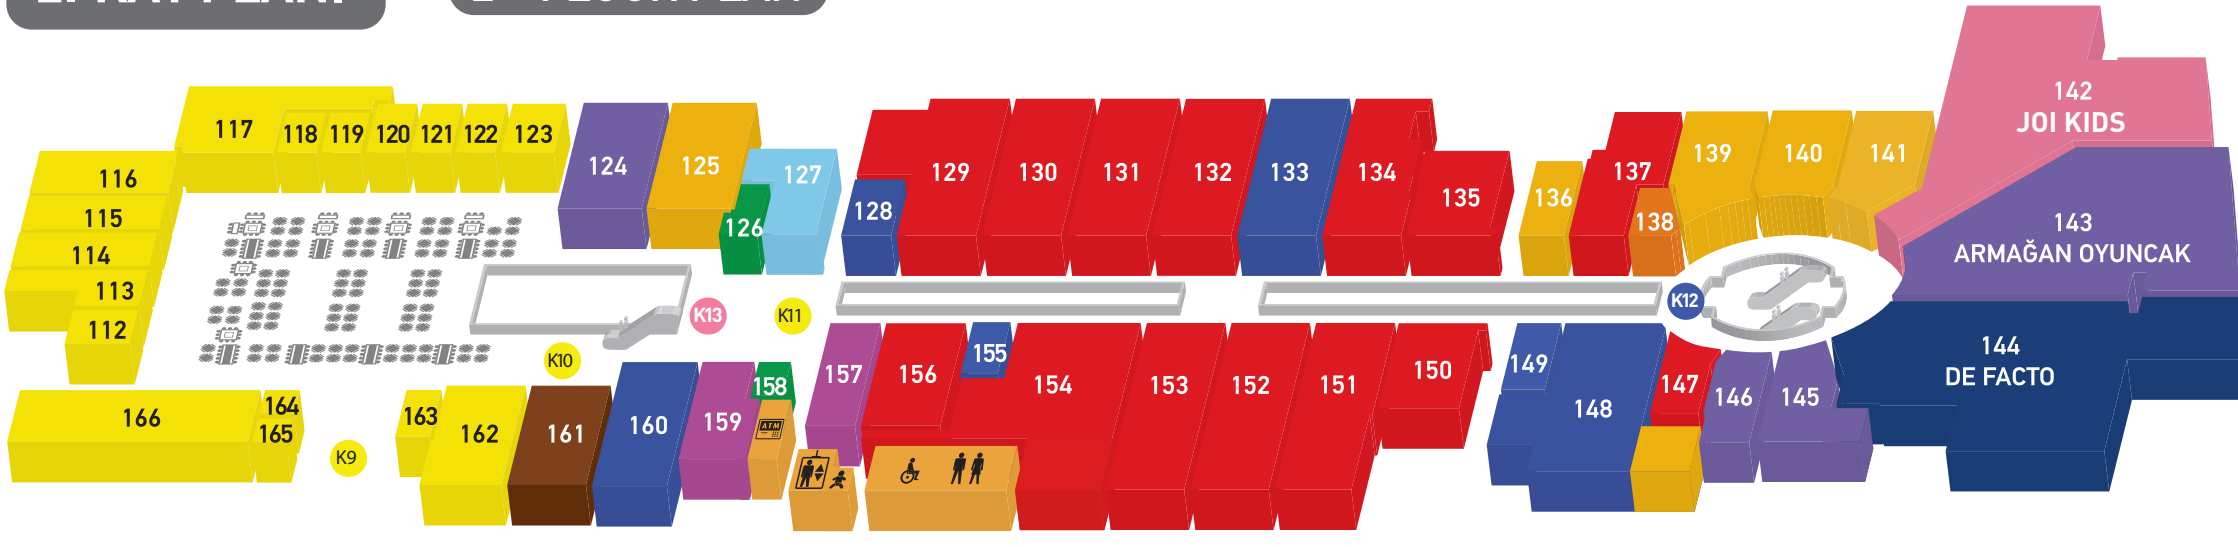

2. KAT PLANI 2ND FLOOR PLAN

- AHMET ARİFOĞLU 149
ARBY'S 113
ARMAĞAN OYUNCAK 143
AVVA 150
AYYILDIZ 147
B&G STORE 139
BAMBEE K12
BARGELLO 155
BEYEMEN BUSINESS 151
BLUE DIAMOND 157
BURGER KING 114
CACHAREL 134
CEYO 138
CINEMAPINK K13
DAGI 130
DAMAT TWEEN 131
DE FACTO 144
DÜRÜMLE 121
EFOR 153
EKOL 129
ENPLUS 161
ERCAN BURGER 116
EVE'S ICE CREAM K11
EXCHANGE OFFICE 126
FAİK SÖNMEZ 152
FLORMAR 128
G-LINGERIE 137
GRATİS 133
GUSSTO BAKERY K9
- HD İSKENDER 117-118
JOI KIDS 142
KFC 115
KITIKATE 136
KİP 135
LEGO SHOP 124
LITTLE VIETNAM 123
MCDONALD'S 162
MINY CENTER 125
ND TANTUN & KUMPIR 120
OPTICITY 160
ÖZSÜT 164-165
PANÇO 140
PENTİ 156
PIERRE CARDIN 132
P DEM 119
POPEYES 112
ROSSMANN 148
SARAR 154
SOWA 163
STUDIO KIDS 141
SUSHI'M K10
ŞAMİL SAAT 159
TAVUK DÜNYASI 166
TERRA PİZZA 122
TOYZZ SHOP 145-146
TOBACCO SHOP 158
TURKCELL 127

- 3 CINEMA PINK K13
3. KATTA 3RD FLOOR
MOOD CAFE 3. KATTA 3RD FLOOR
ÇOCUK OYUN ALANI CHILDREN'S PLAYGROUND 3. KATTA 3RD FLOOR
OPEN-AIR TERRACE

1. KAT PLANI 1ST FLOOR PLAN

- ADL 86
ALDO 110
ATASAY 104
BERSHKA 102
BEYEMEN CLUB 91
BOYNER DYNAMIC 94
CALZEDONIA/INTIMISSIMI 108
CAMPER 85
CELLA K8
CEPAX K6
ELLE 101
GOLDEN ROSE K7
JIMMY KEY 82
KOÇAK GOLD 84
LC WAIKIKI 92-93
LUFIAN 111
MALATYA PAZARI K4
MARKS&SPENCER 78
- NAUTICA 106
NOCTURNE 100
POLO GARAGE 79
PULL & BEAR 88
RUE 89
SAMSONITE 90
SKECHERS 109
SNEAK'S UP 103
STARBUCKS COFFEE 95
STRADIVARIUS 87
SUNGLASS HUT 81
SUPPLEMENTLER 99
TAMER TANCA 96
TWIST 107
U.S. POLO 97-98
YAKKO BOUTIQUE 105
VIALLI SILVER K5
YVES ROCHER 83