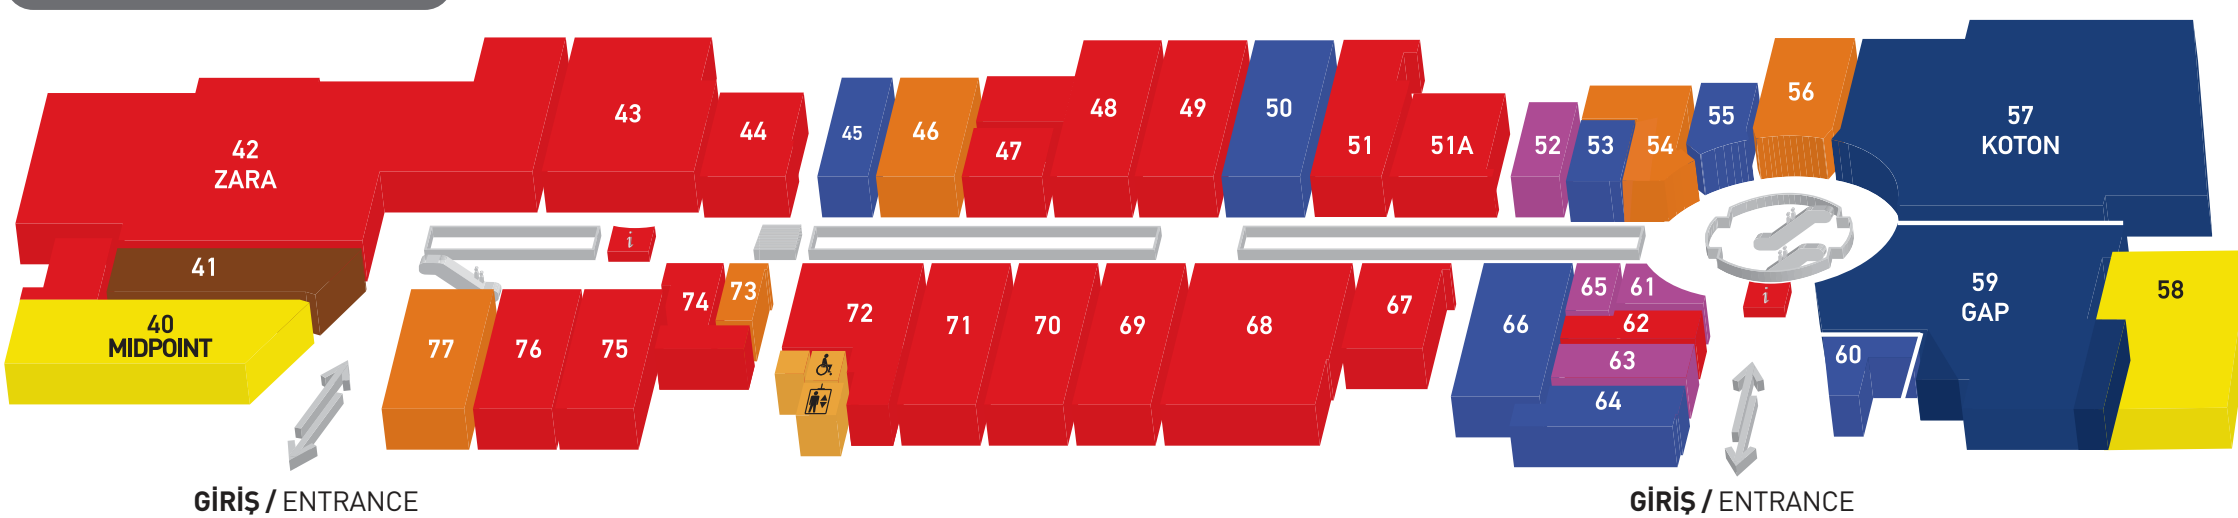

- 3 CINEMA PINK K13
3. KATTA 3RD FLOOR
MOOD CAFE 3. KATTA 3RD FLOOR
ÇOCUK OYUN ALANI CHILDREN'S PLAYGROUND 3. KATTA 3RD FLOOR
OPEN-AIR TERRACE

1. KAT PLANI 1ST FLOOR PLAN

- ADL 86
ALDO 110
ATASAY 104
BERSHKA 102
BEYEMEN CLUB 91
BOYNER DYNAMIC 94
CALZEDONIA/INTIMISSIMI 108
CAMPER 85
CELLA K8
CEPAX K6
ELLE 101
GOLDEN ROSE K7
JIMMY KEY 82
KOÇAK GOLD 84
LC WAIKIKI 92-93
LUFIAN 111
MALATYA PAZARI K4
MARKS&SPENCER 78
- NAUTICA 106
NOCTURNE 100
POLO GARAGE 79
PULL & BEAR 88
RUE 89
SAMSONITE 90
SKECHERS 109
SNEAK'S UP 103
STARBUCKS COFFEE 95
STRADIVARIUS 87
SUNGLASS HUT 81
SUPPLEMENTLER 99
TAMER TANCA 96
TWIST 107
U.S. POLO 97-98
YAKKO BOUTIQUE 105
VIALLI SILVER K5
YVES ROCHER 83

GİRİŞ KAT PLANI GROUND FLOOR PLAN

- ARMANI EXCHANGE 67
BLUEMINT 47
BOSS 71
CALVIN KLEIN 48
DERİMÖD 77
DESA 56
DIVARESSE 54
EMO OPTİK 45
FARMALARA ECZANESİ/PHARMACY 64
GANT 44
GAP 59
GÖZ GRUP 55
GUESS 51
HOTİÇ 46
İPEKYOL 76
KOTON 57
L'OCCITANE 53
LACOSTE 69
MAC 60
- MANGO 68
MASSIMO DUTTI 43
MIDPOINT 40
NETWORK 72
PAUL & SHARK 51A
POP CORNER 61
SEPHORA 50
SEVİL 66
SUWEN 62
SÜTBEYAZ MUHALLEBİCİSİ 58
SWAROVSKI 65
SWATCH 52
TOMMY HILFIGER 49
VAKKORAMA 75
VETRINA 73
WEEKEND MAX MARA 74
YARGICI 70
ZARA 42
ZARA HOME 41
ZEN PIRLANTA 63

-1. BODRUM KAT PLANI -1ST BASEMENT FLOOR PLAN

- ADIDAS 8
BAMBI 28
BRICK'S 39A
CHAKRA 32
COLIN'S 12
COLUMBIA 17
D&R 38
DECATHLON 21
DEICHMANN 30
ECCO 29
ENGLISH HOME 35
FENERIUM 31
GALLERY CRYSTAL 36
HARIBO K1
JACK&JONES 18
JUMBO 3
KARACA 37
KRONOTROP 39
LEE WRANGLER 10
LEVI'S 11
MACRO CENTER 1
MADAME COCO 5
- MAVİ 27
MEDIA MARKT 20
MEY KUAFÖR/HAIRDRESSER 2
MINIPICCO 26A
MINISO 4
NIKE 16
PANDORA 15
PRO MASAJ K3
PUMA 23
SAAT&SAAT 26
SAMSUNG 22
SHOP&SHOES 13
SO CHIC 7
SPX 25
SUPERSTEP 14
TEFAL 6
TÜRK TELEKOM 34
VDR 24
VENITO K2
VODAFONE 33
WATSONS 19
YILMAZ OPTİK 9